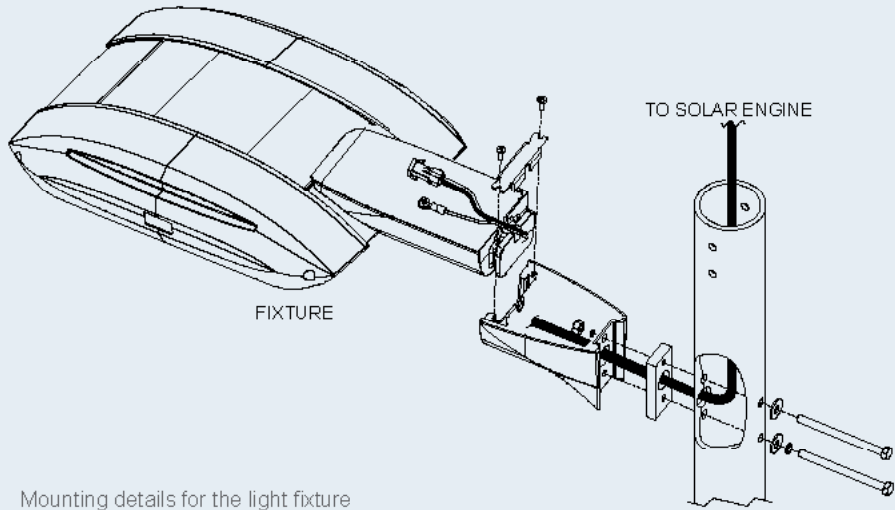

Mounting Details

Mounting details for the light fixture