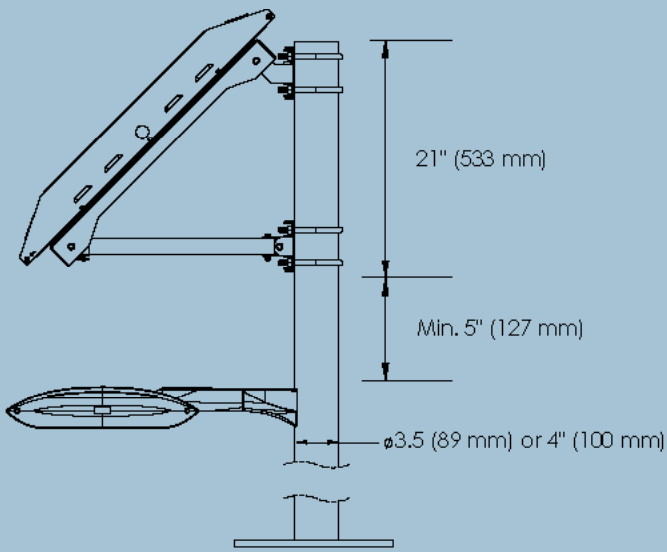

Mounting Details for the EverGEN SE50 and SE80