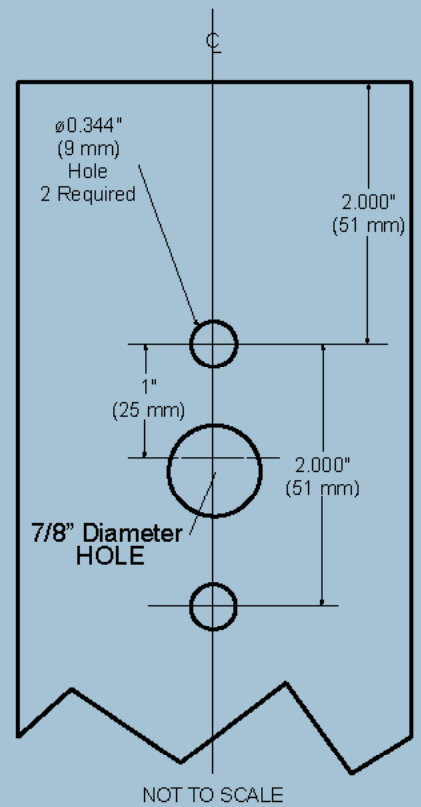

Mounting details for the EverGEN SE10, SE20 and SE30