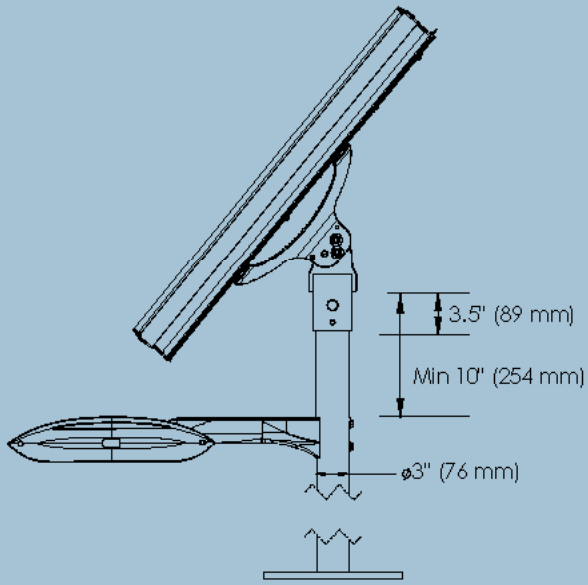

Mounting details for the EverGEN SE10, SE20 and SE30