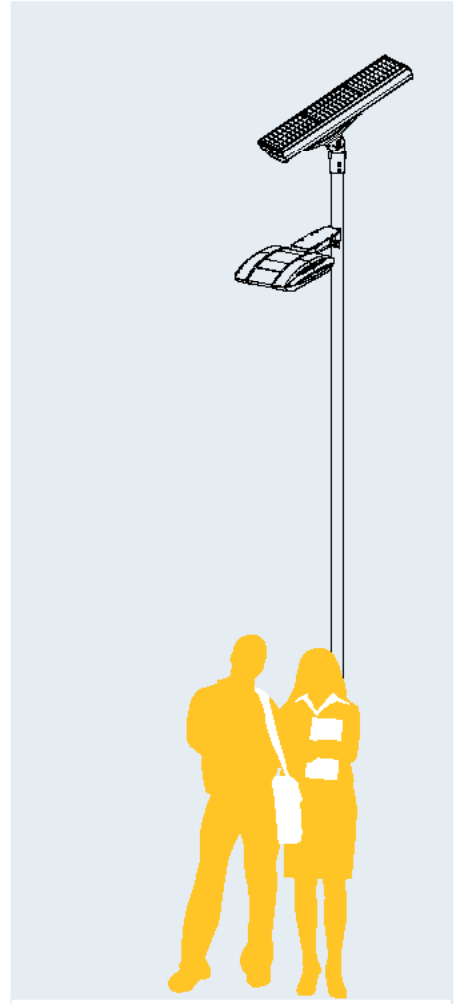

Fixture Mounting Template (not to scale)